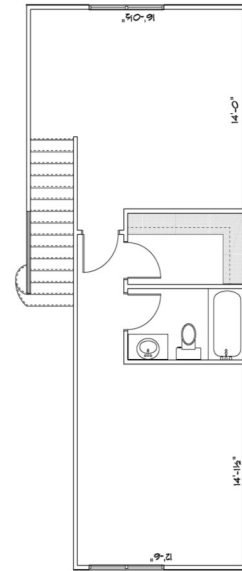

the AVALON

OPTIONAL BONUS ROOM: 613

MAIN FLOOR: 1956 SF

Gentry Crest
at RENWICK

*Not Drawn to Scale *Fireplace Optional
*Room Sizes May Vary *Basement Optional

Gentry Real Estate & Construction
986 S. St. Rd. 446, Bloomington, IN 47401
812-332-7400
www.gentry-realestate.com