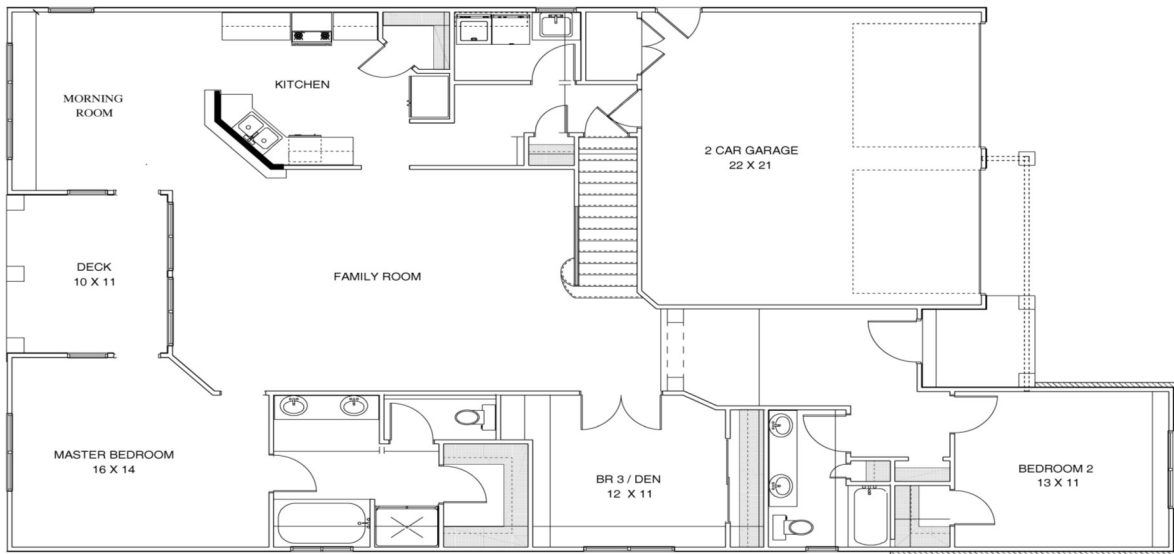

the AVALON

OPTIONAL BONUS ROOM: 613

MAIN FLOOR: 1956 SF

Gentry Crest
at RENWICK

*Not Drawn to Scale *Fireplace Optional
*Room Sizes May Vary *Basement Optional

Gentry Real Estate & Construction
986 S. St. Rd. 446, Bloomington, IN 47401
812-332-7400
www.gentry-realestate.com